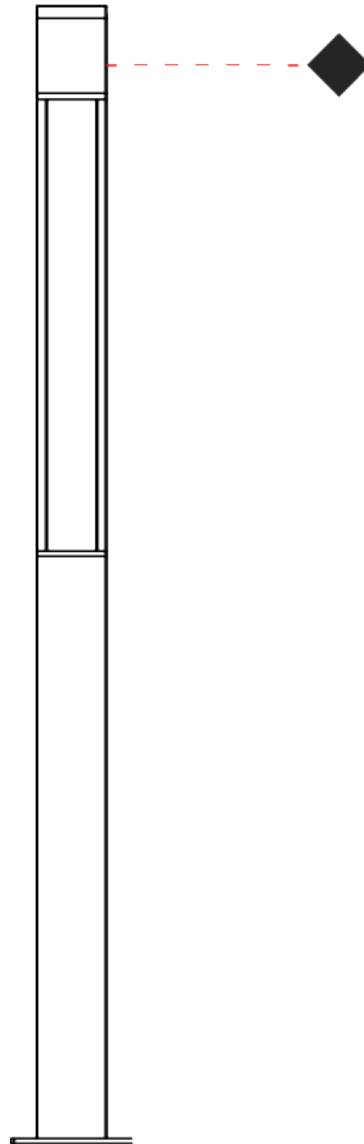

TETRA PARCO POST

E9B137-

PROJECT

TYPE

SPECIFIER

QUANTITY

DATE

E