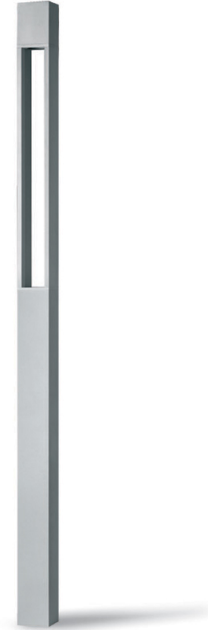

GENERAL

Series: Tetra
Subseries: Tetra Parco
Brand: Platek
Division: Exterior
Mounting Type: Post
Mounting Location: Above Ground
Subcategory: Pedestrian

PHYSICAL

Shape: Rectangle
Length (mm): 140
Length (in): 5 1/2
Width (mm): 140
Width (in): 5 1/2
Height (mm): 2600
Height (in): 102 3/8
Light Distribution: Direct
Screws: A4 stainless steel
Diffuser: Clear tempered glass
Fixture Finish: [BLK / WHI / GRY / COR / ANT / BRZ](#)
Fixture Material: Extruded Aluminum

ELECTRICAL

Lamp Type: LED
Input Wattage (W): 41
Total Output Wattage (W): 38
Dimming: Non-Dimming / Phase Dimming (120vac Only)
Driver Included: Yes
Driver Location: Integrated
Driver Type: Constant Current - 120 / 277Vac
Driver Class: Class 2
Input Voltage (V): 120 - 277
Constant Current (MA): 1050
Upon Request: (Not included - see components [IP65 or higher enclosure to be supplied by others]) Remote: 0-10Vdc dimming

LED

[Color Temperature (°K): 3000 / 4000](#)
Max. Delivered Lumen (lm): 2390 / 2485
Nominal Lumen (lm): 4900 / 5145
CRI: >80 CRI
Lamp Life (hrs): 60000

OPTICAL

RATINGS AND CERTIFICATIONS

Certified By: Certified for North American Standards
IP rating: IP65
IK Rating: IK10
Bug Rating: B1 U0 G1

PROJECT
TYPE
SPECIFIER
QUANTITY
DATE