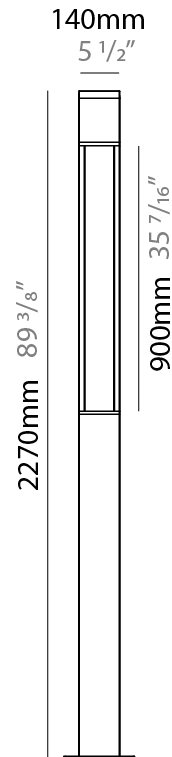

GENERAL

Series: Tetra
Subseries: Tetra Parco
Brand: Platek
Division: Exterior
Mounting Type: Post
Mounting Location: Above Ground
Subcategory: Pedestrian

PHYSICAL

Shape: Rectangle
Length (mm): 140
Length (in): 5 1/2
Width (mm): 140
Width (in): 5 1/2
Height (mm): 2270
Height (in): 89 3/8
Light Distribution: Direct
Screws: A4 stainless steel
Diffuser: Clear tempered glass
Fixture Finish: [BLK / WHI / GRY / COR / ANT / BRZ](#)
Fixture Material: Extruded Aluminum

ELECTRICAL

Lamp Type: LED
Input Wattage (W): 41
Total Output Wattage (W): 38
Dimming: Non-Dimming / Phase Dimming (120vac Only)
Driver Included: Yes
Driver Location: Integrated
Driver Type: Constant Current - 120 / 277Vac
Driver Class: Class 2
Input Voltage (V): 120 - 277
Constant Current (MA): 1050
Upon Request: (Not included - see components [IP65 or higher enclosure to be supplied by others]) Remote: 0-10Vdc dimming

LED

[Color Temperature (°K): 3000 / 4000](#)
Max. Delivered Lumen (lm): 2390 / 2485
Nominal Lumen (lm): 4900 / 5145
CRI: >80 CRI
Lamp Life (hrs): 60000

OPTICAL

RATINGS AND CERTIFICATIONS

Certified By: Certified for North American Standards
IP rating: IP65
IK Rating: IK10
Bug Rating: B1 U0 G1

PROJECT
TYPE
SPECIFIER
QUANTITY
DATE