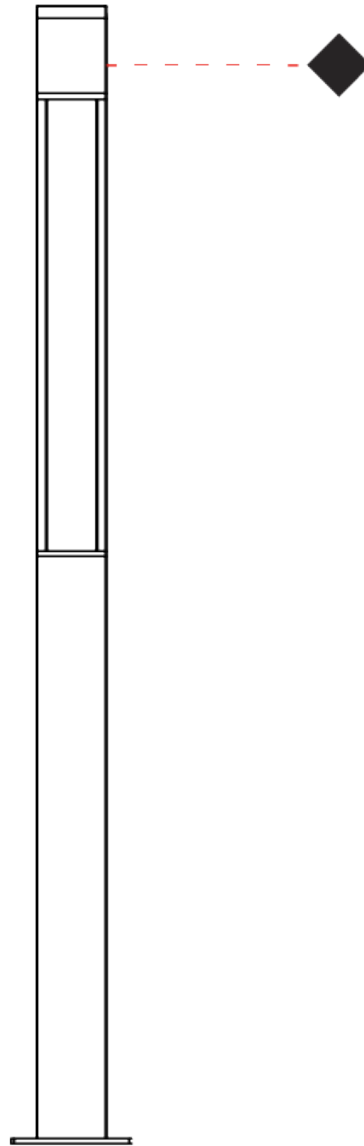

TETRA PARCO POST

E9B136-

PROJECT _____

TYPE _____

SPECIFIER _____

QUANTITY _____

DATE _____

E