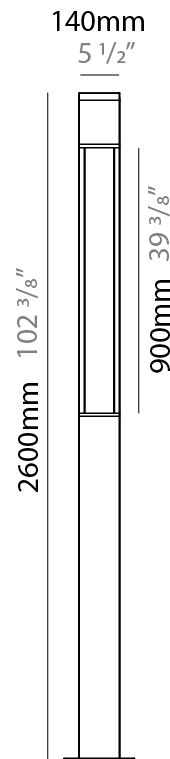

GENERAL

Series: Tetra
Subseries: Tetra Parco
Brand: Platek
Division: Exterior
Mounting Type: Post
Mounting Location: Above Ground
Subcategory: Pedestrian

PHYSICAL

Shape: Rectangle
Length (mm): 140
Length (in): 5 1/2
Width (mm): 140
Width (in): 5 1/2
Height (mm): 2600
Height (in): 102 3/8
Light Distribution: Direct
Screws: A4 stainless steel
Diffuser: Clear tempered glass
Fixture Finish: [BLK / WHI / GRY / COR / ANT / BRZ](#)
Fixture Material: Extruded Aluminum

ELECTRICAL

Lamp Type: LED
Input Wattage (W): 41
Total Output Wattage (W): 38
Dimming: Non-Dimming / Phase Dimming (120vac Only)
Driver Included: Yes
Driver Location: Integrated
Driver Type: Constant Current - 120 / 277Vac
Driver Class: Class 2
Input Voltage (V): 120 - 277
Constant Current (MA): 1050
Upon Request: (Not included - see components [IP65 or higher enclosure to be supplied by others]) Remote: 0-10Vdc dimming

LED

[Color Temperature (°K): 3000 / 4000](#)
Max. Delivered Lumen (lm): 2390 / 2485
Nominal Lumen (lm): 4900 / 5145
CRI: >80 CRI
Lamp Life (hrs): 60000

OPTICAL

RATINGS AND CERTIFICATIONS

Certified By: Certified for North American Standards
IP rating: IP65
IK Rating: IK10
Bug Rating: B1 U0 G1

PROJECT
TYPE
SPECIFIER
QUANTITY
DATE