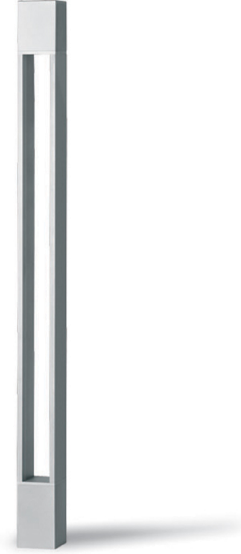

GENERAL

Series: Tetra
Subseries: Tetra Parco
Brand: Platek
Division: Exterior
Mounting Type: Post
Mounting Location: Above Ground
Subcategory: Pedestrian

PHYSICAL

Shape: Rectangle
Length (mm): 140
Length (in): 5 1/2
Width (mm): 140
Width (in): 5 1/2
Height (mm): 1930
Height (in): 76
Light Distribution: Direct
Screws: A4 stainless steel
Diffuser: Clear tempered glass
Fixture Finish: [BLK / WHI / GRY / COR / ANT / BRZ](#)
Fixture Material: Extruded Aluminum

ELECTRICAL

Lamp Type: LED
Input Wattage (W): 28
Total Output Wattage (W): 24
Dimming: Non-Dimming / Phase Dimming (120vac Only)
Driver Included: Yes
Driver Location: Integrated
Driver Type: Constant Current - 120 / 277 Vac
Driver Class: Class 2
Input Voltage (V): 120 - 277
Constant Current (MA): 700
Upon Request: (Not included - see components [IP65 or higher enclosure to be supplied by others]) Remote: 0-10Vdc dimming / Non-dimming 120/277Vac

LED

Color Temperature (°K): [3000 / 4000](#)
Max. Delivered Lumen (lm): 1620 / 1685
Nominal Lumen (lm): 3685 / 3830
CRI: >80 CRI
Lamp Life (hrs): 60000

OPTICAL

RATINGS AND CERTIFICATIONS

Certified By: Certified for North American Standards
IP rating: IP65
IK Rating: IK10
Bug Rating: B1 U0 G1

PROJECT
TYPE
SPECIFIER
QUANTITY
DATE